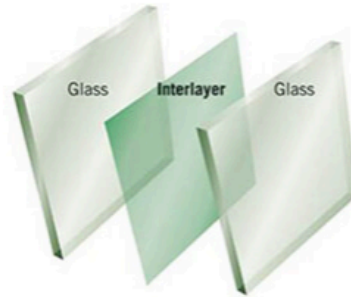

Decorative Glass

Choose from a wide selection of decorative art glass. Perfect for transoms, side-lites, French doors and glass panel entry doors. Not all glass styles are compatible with all products.

Low E Glass

[Read More](#)

Gas Fills

[Read More](#)

Specialty Glass

[Read More](#)

Grille Patterns & Profiles

Grilles give the look of individual windowpanes. Select a grille pattern to compliment your window or door style. Standard choices are simple and easy to specify, modifications are available from most manufacturers depending on the product series you've chosen.